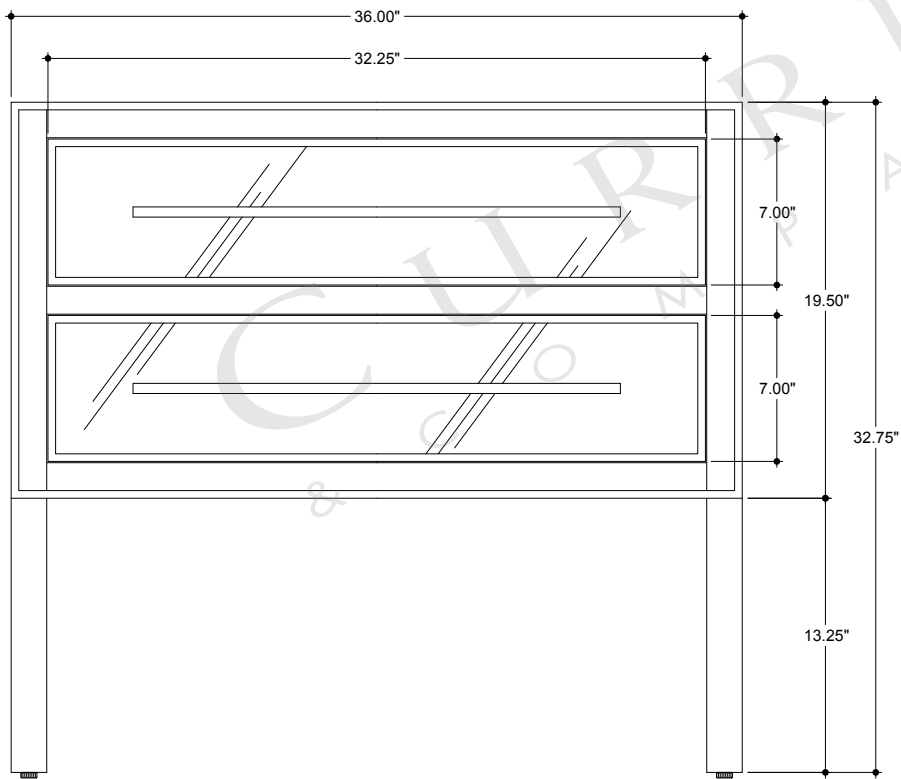

TOP VIEW

FRONT VIEW

SIDE VIEW

3000-0028

ALL WORK © 2016 CURREY & COMPANY