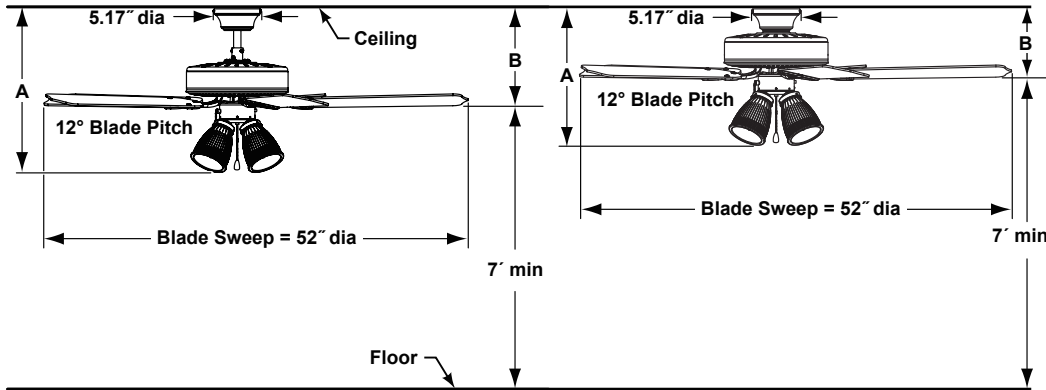

BP210**1-220/ BP215OB1-220 Series Ceiling Fans

Net Hanging Weight: 20.94 lbs

	A	B
Fan In Close to Ceiling Configuration	15.06"	7.74"
	A	B
Fan w/4.5" downrod	18.70"	11.10"
Fan w/12" downrod	26.20"	18.60"
Fan w/18" downrod	32.20"	24.60"
Fan w/24" downrod	38.20"	30.60"
Fan w/36" downrod	50.20"	42.60"
Fan w/48" downrod	62.20"	54.60"
Fan w/60" downrod	74.20"	66.60"
Fan w/72" downrod	86.20"	78.60"

TUV/GS Efficiency Info (220V)			
Fan Speed	Max RPM	Amps	Watts
High	175	0.25	57
Med	98	0.14	16
Low	50	0.08	5

INSTALLATION REQUIREMENTS:

Fan must be attached to a securely anchored electrical junction box capable of withstanding a load of at least 50 lbs.

ELECTRICAL REQUIREMENTS:

Requires a grounded electrical supply line of 220~240 volts AC, 50 Hz, 5 amp circuit.

MOTOR SPECS:

153 x 15-220 motor is designed for optimal performance with this fan.

BLADES:

A set of five 20.7" traditional wood blades is included.

DOWNROD OPTIONS:

Dual mount for flush mount application or 1" dia x 4.5" long downrod. Optional downrods available in 12", 18", 24", 36", 48", 60", and 72" lengths. A downrod coupler is available for installations requiring a downrod longer than 72". Fan can be mounted on a sloped ceiling up to 19°. Most sloped ceiling installations require a downrod longer than the standard 6" downrod. Call technical support for more information.