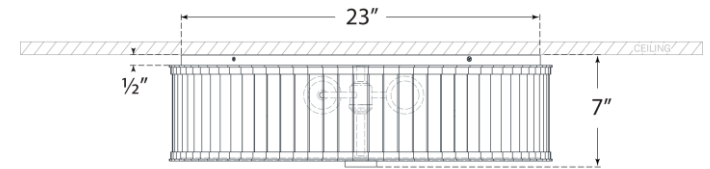

TEAR SHEET

Kean 24" Flush Mount

Item # CHC 4927HAB-CG

Designer: Chapman & Myers

Height: 7"

Width: 24.25"

Canopy: 23" Round

Finishes: HAB, PN

Trim Options: CG

Socket: 6 - E26 Keyless

Wattage: 6 - 15 LED A19

Weight: 46 Pounds

Side View

Bottom View