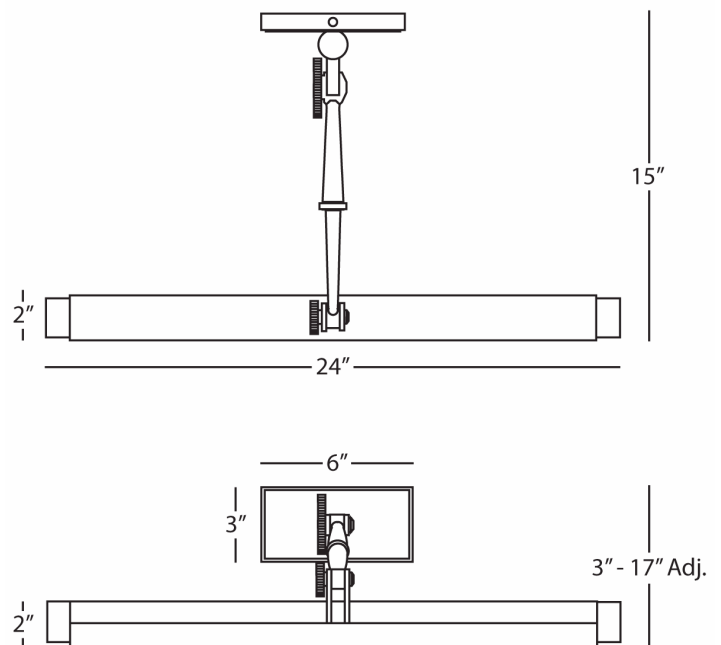

** Available for Quick SHIP **