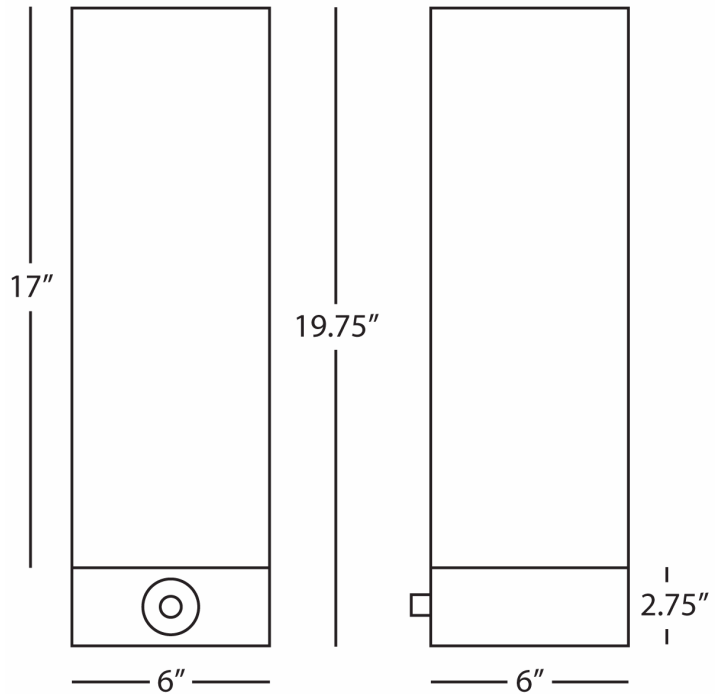

JONATHAN ADLER

CAPRI

WH738

Table Torchiere

1 - 150W Max.

Bulb Type: A

Switch: 3-Way

Walnut Finished Wood Base

White Cased Glass Shade

** Available for Quick SHIP **