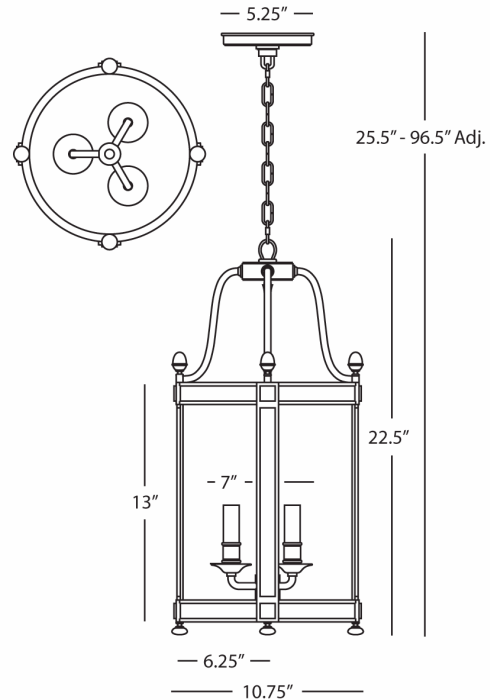

BLAKE

S3360

10" Dia Entry Pendant

3 - 60W Max.

Bulb Type: B10 Candelabra

Direct Wire Only

Polished Nickel Finish

4 Clear Glass Shade Panels

Susp. Hardware: 6ft. Chain

FINISH OPTION:

Z3360 - Deep Patina Bronze

**** Available for Quick SHIP ****