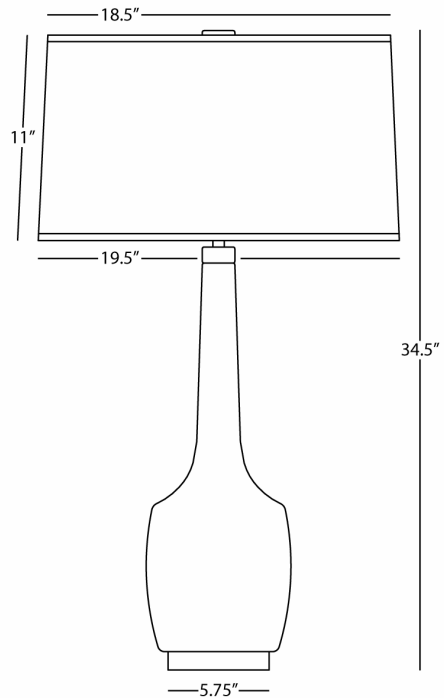

DELILAH

CR701

Table Lamp

1-150W Max.

Bulb Type: A

Switch: Hi-Lo Dimming

Antique Brass Finish

Ash Glazed Ceramic

Oyster Linen Shade w/ Self-Fabric

Top and Bottom Diffuser

See Audrey/ Delilah Table for Color Options

** Available for Quick SHIP **