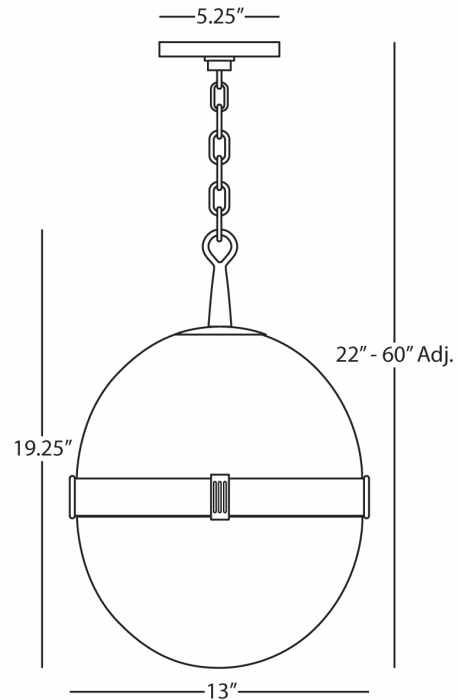

BRIGHTON

3393

Ball Pendant

1-100W Max.

Bulb Type: A

Direct Wire

Modern Brass Finish

Clear Halophane Glass Shade

Susp. Hardware: 3ft of Chain

FINISH OPTION:

S3393 - Polished Nickel

**** Available for Quick SHIP ****