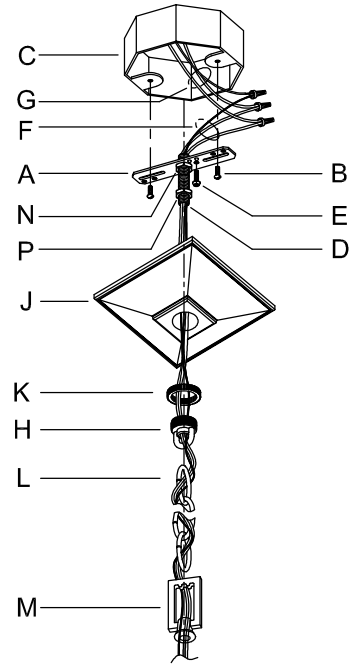

CAUTION: Read instructions carefully and turn electricity off at main circuit breaker panel before beginning installation.

400118, 400119

WARNING - If any Special Control Devices are used with this Fixture, Follow the Instructions Carefully to assure full compliance with N.E.C. requirements. If there are any questions, contact a Qualified Electrical Contractor.

CANOPY MOUNTING & WIRE CONNECTION ASSEMBLY STEPS:

1. D,E → A
2. B,A → C
3. N,P,H → D
4. P → H
5. U → V,W
6. F → M
7. M → Q
8. L → M
9. J,K → L
10. L → H
11. F → L,K,J,H,D
12. F → G
13. J,K → H

ADJUST HEIGHT WITH "D"
N → A (TO LOCK)
AJUSTA LA ALTURA CON "D"
N → A (APRETAR)
RÉGLEZ LA HAUTEUR AVEC "D"
N → A (À VERROUILLER)

FIXTURE ASSEMBLY STEPS:

1. Q → R
2. T,U → S
3. V → S

B, C, G & V
(NOT FURNISHED)
(NON FOURNIE)
(NO INCLUIDA)

400118

400119

Instructions d'Assemblage et Installation

MISE EN GARDE: Lire les instructions avec soin et couper le courant au disjoncteur central avant de commencer l'installation.