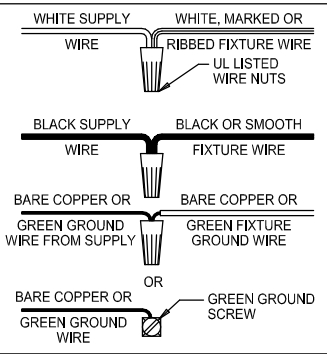

CAUTION: Read instructions carefully and turn electricity off at main circuit breaker panel before beginning installation.

400118, 400119

WARNING - If any Special Control Devices are used with this Fixture, Follow the Instructions Carefully to assure full compliance with N.E.C. requirements. If there are any questions, contact a Qualified Electrical Contractor.

CANOPY MOUNTING & WIRE CONNECTION ASSEMBLY STEPS:

1. D,E → A
2. B,A → C
3. N,P,H → D
4. P → H
5. U → V,W
6. F → M
7. M → Q
8. L → M
9. J,K → L
10. L → H
11. F → L,K,J,H,D
12. F → G
13. J,K → H

ADJUST HEIGHT WITH "D"
N → A (TO LOCK)
AJUSTA LA ALTURA CON "D"
N → A (APRETAR)
RÉGLEZ LA HAUTEUR AVEC "D"
N → A (À VERROUILLER)